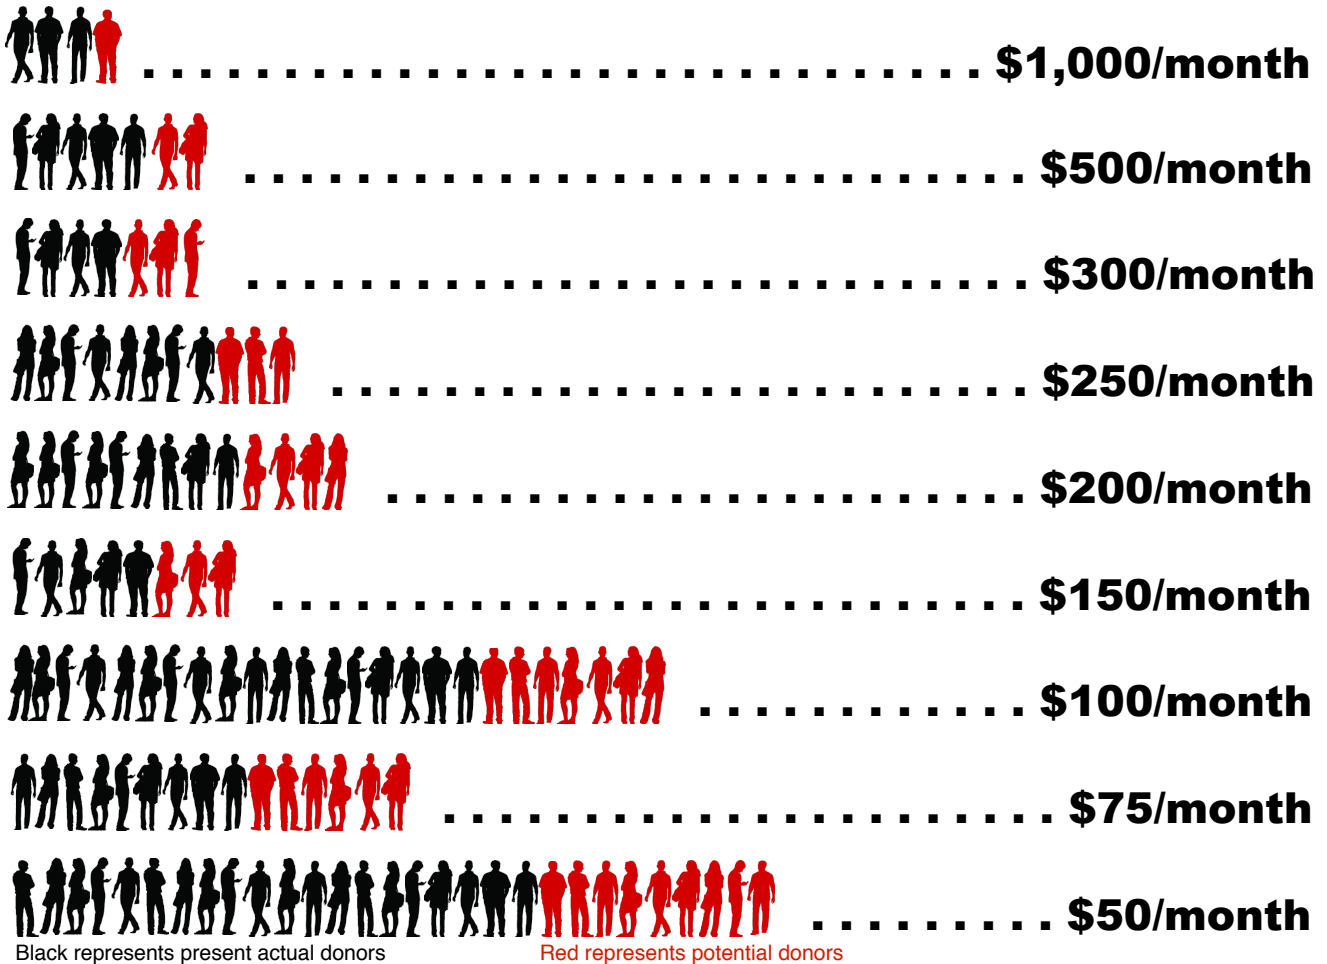

## 2015 Donors Needed: 38 Target Amount: \$6,500/month

\* Based on our 2015 budget of \$210,000, up from our 2014 total donations of \$180,000.

As you join the Within Reach Global Monthly Prayer & Financial Support Team, we commit to keep you updated on how you can pray for the unreached, and how your donations are blessing the people we are reaching out to.